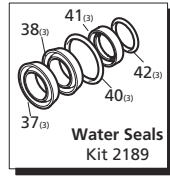

Repair Kits

Pos	Code	Description	Qty.	Pos	Code	Description	Qty.	Pos	Code	Description	Qty.
1	1980300	Nut M6	1	39	1981570	Piston guide	3		AR64516	Oil	1
2	2760420	Grub screw M6x12	1	40	770260	O-Ring ø23.52x1.78	3			OIL CAPACITY - 16 oz	
3	1980540	Unloader knob	1	41	1260440	Gasket	3		Special Parts / Kits		
4	1980220	Spring plate	2	42	640070	O-Ring ø13.95x2.62	3				
5	2760410	Spring	1	43	2760310	Spacer	3		42304	EZ Start assembly	1
6	2760400	Valve piston	1	44	1260460	Oil seal	3		2186	Valve kit - up to 3200 PSI	1
7	2260100	O-Ring ø6.02x2.62	1	45	2760010	Pump body	1		42302	Valve kit - above 3200 PSI	1
8	660190	O-Ring ø6.07x1.78	1	46	1266740	Bearing cap	1		2280	Unloader kit up to 3200 PSI no knob with seat	1
9	2760210	Ring	1	47	1260790	Circlip øi52	1		42369	Unloader kit above 3200 PSI no knob with seat	1
10	2760050	Piston guide	1	48	1780550	Snap ring	1		42128	Unloader kit above 3200 PSI with knob without seat	1
11	1200690	O-Ring ø15.6x1.78	4	49	2760340	Bearing	1		42129	Unloader kit above 3200 PSI with knob with seat	1
12	394280	O-Ring ø12.42x1.78	2	50	1780490	Bearing	1		42527	Complete manifold with EZ start	1
13	2260070	By-pass jet	1	51	880130	Oil cap	1		2769201	Complete manifold non EZ start	1
14	2760090	Seat	1	52	1780050	Piston pin	3		2761050	Bare manifolds with EZ start	1
15	770140	O-Ring ø11.11x1.78	1	53	1780040	Con rod Aluminum	3		2760330	Bare manifolds non EZ start	1
16	1982520	Hose nipple	1	54	1780710	Con rod Bronze	3				
17	1250280	Ball	1	55	2760280	O-Ring ø101.27x2.62	1				
18	1560520	Spring	1	56	802190	Bolt M6x12	4				
19	1560520	Spring	1	57	2760110	Rear cover	1				
20	2760230	Detergent injector 3/8" G	1	58	2760350	Bearing	1				
21	2760270	O-Ring ø12x1	1	59	1321190	Bearing	1				
22	1470210	O-Ring ø9x1	1	60	1321080	Snap ring	1				
23	2760120	Injector insert	1	61	2769201	Complete pump head w/o EZ start	1				
24	2760200	Spring	1	62	2769209	Complete pump head EZ-start	1				
25	2760130	Jet	1	63	480671	Oil seal	1				
26	1460430	O-Ring ø4x2.5	1	64	180030	Bolt M8x20	4				
27	801080	Bolt M6x50	8	65	820440	Set screw M6	1				
28	1381550	Lockwasher	8	66	1780340	Hollow shaft ø1"	1				
29	2760020	Head - w/o EZ-start	1	67	1780920	Hollow shaft ø1"	1				
30	2761050	Head - Bare EZ-start	1	68	1780330	Hollow shaft ø1"	1				
31	2760330	Head - Bare w/o EZ-start	1	69	1780590	Hollow shaft ø3/4"	1				
32	2760630	EZ-start plug	1	70	1780600	Hollow shaft ø3/4"	1				
33	2760260	Plug 1/4" G	2	71	1780580	Flange F25	1				
34	2760180	Plug	3		2760290	Flange F40	1				
35	2769050	Complete valve	6								
36	2760220	Support ring	3								
37	1342761	Gasket	3								
38	1981580	Ring	1								