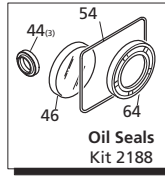

Repair Kits

Pos	Code	Description	Qty.	Pos	Code	Description	Qty.	Pos	Code	Description	Qty.
1	1980300	Nut M6	1	39	1981570	Piston guide	3		AR64516	Oil	1
2	2760420	Grub screw M6x12	1	40	770260	O-Ring ø23.52x1.78	3			OIL CAPACITY - 16 oz	
3	1980540	Unloader knob	1	41	1260440	Gasket	3		Special Parts / Kits		
4	1980220	Spring plate	2	42	640070	O-Ring ø13.95x2.62	3				
5	2760410	Spring	1	43	2760310	Spacer	3		42304	EZ Start assembly	1
6	2760400	Valve piston	1	44	1260460	Oil seal	3		2186	Valve kit - up to 3200 PSI	1
7	2260100	O-Ring ø6.02x2.62	1	45	2760010	Pump body	1		42302	Valve kit - above 3200 PSI	1
8	660190	O-Ring ø6.07x1.78	1	46	1266740	Bearing cap	1		2280	Unloader kit up to 3200 PSI no knob with seat	1
9	2760210	Ring	1	47	1260790	Circlip øi52	1		42369	Unloader kit above 3200 PSI no knob with seat	1
10	2760050	Piston guide	1	48	1780550	Snap ring	1		42128	Unloader kit above 3200 PSI with knob without seat	1
11	1200690	O-Ring ø15.6x1.78	4	49	2760340	Bearing	1		42129	Unloader kit above 3200 PSI with knob with seat	1
12	394280	O-Ring ø12.42x1.78	2	50	1780490	Bearing	1		42527	Complete manifold with EZ start	1
13	2260070	By-pass jet	1	51	880130	Oil cap	1		2769201	Complete manifold non EZ start	1
14	2760090	Seat	1	52	1780050	Piston pin	3		2761050	Bare manifolds with EZ start	1
15	770140	O-Ring ø11.11x1.78	1	53	1780040	Con rod Aluminum	3		2760330	Bare manifolds non EZ start	1
16	1982520	Hose nipple	1	54	1780710	Con rod Bronze	3				
17	1250280	Ball	1	55	2760280	O-Ring ø101.27x2.62	1				
18	1560520	Spring	1	56	802190	Bolt M6x12	4				
19	1560520	Spring	1	57	2760110	Rear cover	1				
20	2760230	Detergent injector 3/8" G	1	58	2760350	Bearing	1				
21	2760270	O-Ring ø12x1	1	59	1321190	Bearing	1				
22	1470210	O-Ring ø9x1	1	60	1321080	Snap ring	1				
23	2760120	Injector insert	1	61	2769201	Complete pump head w/o EZ start	1				
24	2760200	Spring	1	62	2769209	Complete pump head EZ-start	1				
25	2760130	Jet	1	63	480671	Oil seal	1				
26	1460430	O-Ring ø4x2.5	1	64	180030	Bolt M8x20	4				
27	801080	Bolt M6x50	8	65	820440	Set screw M6	1				
28	1381550	Lockwasher	8	66	1780340	Hollow shaft ø1"	1				
29	2760020	Head - w/o EZ-start	1	67	1780920	Hollow shaft ø1"	1				
30	2761050	Head - Bare EZ-start	1	68	1780330	Hollow shaft ø1"	1				
31	2760330	Head - Bare w/o EZ-start	1	69	1780590	Hollow shaft ø3/4"	1				
32	2760630	EZ-start plug	1	70	1780600	Hollow shaft ø3/4"	1				
33	2760260	Plug 1/4" G	2	71	1780580	Flange F25	1				
34	2760180	Plug	3		2760290	Flange F40	1				
35	2769050	Complete valve	6								
36	2760220	Support ring	3								
37	1342761	Gasket	3								
38	1981580	Ring	1								