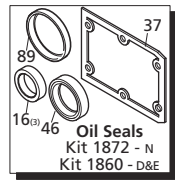

Repair Kits

Special Parts / Kits

Code	Description	Qty.
2029	Viton water seals ø15	1
2815	Kit for up to 180° F ø15 High Temp	1
1836	Rail Kit - 3/8" - 2 Rails & 4 Screws (N only)	1
1836H	Rail Kit - 1-1/2" - 2 Rails & 4 Screws (N only)	1