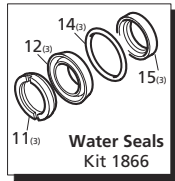

Special Parts / Kits

Code	Description	Qty.
2029	Viton water seals ø15	1
2815	Kit for up to 180° F ø15 High Temp	1
1836	Rail Kit - 3/8" - 2 Rails & 4 Screws (N only)	1
1836H	Rail Kit - 1-1/2" - 2 Rails & 4 Screws (N only)	1

Pos	Code	Description	Qty.	Pos	Code	Description	Qty.
1	1322730	Head bolt M6x60 (137 in/lbs)	6	39	1980740	Plug 3/8" G Brass	2
3	1260250	Oil sight glass	1	40	1320022	Pump head - Brass	1
4	1260430	Snap ring	1	41	180101	O-Ring ø17.5x2	1
5	1780690	Contrast disc	1	42	820361	Plug 1/2" G Brass	1
6	1140450	O-Ring ø20.24x2.62	1	43	1322150	Crankshaft 24mm	○● 1
7	1260162	Valve cap (300 in/lbs)	6	43	1321790	Crankshaft 24mm	■ 1
7	1260162T	Valve Cap 1/4" threaded(300 in/lbs)	1	44	1380520	Key	1
7	1260163	Valve Cap 1/8" threaded(300 in/lbs)	1	45	1320370	Bearing	1
8	960160	O-Ring ø17.86x2.62	6	46	1260750	Oil seal	1
9	1269050	Complete valve	6	47	1260470	Bolt M8x10	4
10	880830	O-Ring ø15.54x2.62	6	48	1263890	Rail 1-1/2" (N Version Only)	2
10	1260140	Support ring reducer brass	○ 3	48	1260830	Rail 3/8" (N Version Only)	2
10	1260141	Support ring reducer plastic	○ 3	62	480671	Oil seal	1
10	1520120	Support ring	■ 3	67	1321800	Hollow shaft ø3/4"	○● 1
12	1260130	High pressure packing	3	67	1321810	Hollow shaft ø3/4"	■ 1
13	1260151	Piston guide	3	68	1321190	Bearing	1
14	1260420	O-Ring ø26.70x1.78	3	69	1579	Gas engine flange	1
15	1260440	Low pressure seal	3	70	1200430	Bolt M6x16	4
16	1260460	Oil seal	3	71	621710	Bolt 5/16"	4
19	1260790	Circlip øi52	1	73	1321820	Hollow shaft ø5/8"	○● 1
20	1320370	Bearing	1	73	1321830	Hollow shaft ø5/8"	■ 1
21	1320330	Bushing	1	73	1323010	Hollow shaft ø5/8"	☒ 1
22	1320010	Pump housing	1	74	1321190	Bearing	1
23	880130	Vented oil cap	1	75	650610	Bolt 3/8"	4
24	1260110	Nut (106 in/lbs)	3	77	1584	Electric motor flange - NEMA 56-C	1
25	1260100	Washer 8x13x0.50	3	78	1200430	Bolt M6x16	4
26	1260120	Plunger	3	79	780230	Washer	1
27	480480	O-Ring ø4.48x1.78	3	80	390430	Bolt M6x25	1
28	1260091	Washer (slinger)	3	83	1260790	Circlip øi52	1
29	1260070	Plunger rod	3	84	1321080	Snap ring	1
30	1260080	Plunger rod pin	3	85	1381550	Washer	6
31	1260760	Bolt M5x20 (48 in/lbs)	6	88	1269209	Complete pump head	1
32	1329010	Rear cover	1	89	1266740	Cap	1
36	1260060	Con rod - Aluminum	3		AR64516	Oil	1
37	1320140	Con rod - Bronze	3			OIL CAPACITY - 10 OZ	
37	1260040	Gasket	1				
38	740290	O-Ring ø14x1.78	2				

Legend		
○ 15	○ 15	○ 15
For ○	For ●	For ■
XTV2G15	XTV2G18 (N&D)	XTV3G16
	XTV2G20	XTV3G18 (N)
	XTV2G22	XTV3G20
		XTV3G22
For ☒		
XTV0.5G10 (E)