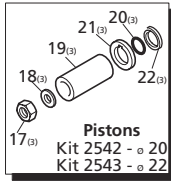

Repair Kits

Special Parts / Kits

Code	Description	Qty.
2778	Viton water seals ø20	1
2779	Viton water seals ø22	1
980069	Packing extractor	1
2748	Rail kit 1-1/4" - 2 Rails - 4 Bolts - 4 Washers	1

Pos	Code	Description	Qty.	Pos	Code	Description	Qty.
1	1940260	Head bolt M10x80	(442 in/lbs) 8	28	850370	Bolt M8x16	(217 in/lbs) 8
2	650530	Washer	8	29	1140410	Bearing	2
3	1940140	Valve cap	(602 in/lbs) 6	30	1940050	Con-rod	(89 in/lbs) 3
3	1941970	Valve cap 1/4" threaded	(602 in/lbs) 1	31	1940530	Crankshaft 24mm	● 1
4	1940150	Ring	6	31	1940190	Crankshaft 24mm	○ 1
5	1140450	O-Ring ø20.24x2.62	12	31	1940170	Crankshaft 24mm	■ 1
6	1949050	Complete valve	6	31	1940160	Crankshaft 24mm	▲ 1
7	1940021	Pump head	● 1	32	650250	Key	1
7	1941210	Pump head	▲ 1	33	1941330	Pump housing	1
8	550350	O-Ring ø23.81x2.62	1	34	1140370	Vented oil cap	1
9	1140300	Plug 3/4" G	1	35	1260250	Oil sight glass	1
10	1980740	Plug 3/8" G	3	36	1260430	Snap ring	1
11	740290	O-Ring ø14x1.78	3	37	1940410	O-Ring ø132x3	1
12	1940440	High pressure packing w/ring ø20	3	38	1200430	Bolt M6x16	(89 in/lbs) 6
12	1940270	High pressure packing w/ring ø22	3	39	1949010	Compete cover	1
13	1940430	Front piston guide ø20	3	40	1780690	Contrast disc	1
13	1940200	Front piston guide ø22	3	41	1140450	O-Ring ø20.24x2.62	1
14	1940470	Low pressure seal ø20	3	42	820680	Oil seal	1
14	1940480	Low pressure seal ø22	3	43	1940560	Oil seal	3
15	1940450	Rear piston guide ø20	3	44	1940370	Rail 1-1/4"	2
15	1940460	Rear piston guide ø22	3	45	1940380	Bolt	4
16	820490	O-Ring ø34.65x1.78	3	46	200231	Washer	4
17	1940570	Nut (106 in/lbs)	3	47	1941240	Open bearing support	1
18	1940580	Washer - Copper	3	51	1941220	Split O-Ring	3
19	1420430	Piston ø20	3	1949200	Complete pump head	● 1	
19	1420120	Piston ø22	3	1949202	Complete pump head	▲ 1	
20	880840	O-Ring ø9.25x1.78	3	1949203	Complete pump head	◆ 1	
21	960460	Slinger	3	75	1941270	Oil sight glass	1
22	1940120	Back-up ring	3	76	100410	O-Ring ø34.6x2.62	1
23	1940070	Guiding piston	3	77	1941260	Contrast disc	1
24	1940060	Piston pin	3	78	1941290	Seal	1
25	1941380	O-Ring ø66.34x2.62	2	79	1380510	Lockwasher	6
26	1941390	Shim 0.05 mm	1-3	80	1381550	Con-rod bolt	6
26	1941400	Shim 0.10 mm	1-3				
26	1941410	Shim 0.19 mm	1-3				
26	1941420	Shim 0.25 mm	1-3				
27	1949011	Side cover w/sight glass	1				