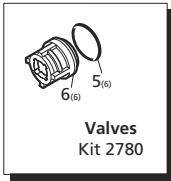

Repair Kits

Special Parts / Kits

Code	Description	Qty.
2778	Viton water seals ø20	1
2779	Viton water seals ø22	1
980069	Packing extractor	1
2748	Rail kit 1-1/4" - 2 Rails - 4 Bolts - 4 Washers	1

Pos	Code	Description	Qty.	Pos	Code	Description	Qty.
1	1940260	Head bolt M10x80	(442 in/lbs) 8	28	850370	Bolt M8x16	(217 in/lbs) 8
2	650530	Washer	8	29	1140410	Bearing	2
3	1940140	Valve cap	(602 in/lbs) 6	30	1940050	Con-rod	(89 in/lbs) 3
3	1941970	Valve cap 1/4" threaded	(602 in/lbs) 1	31	1940530	Crankshaft 24mm	● 1
4	1940150	Ring	6	31	1940190	Crankshaft 24mm	○ 1
5	1140450	O-Ring ø20.24x2.62	12	31	1940170	Crankshaft 24mm	■ 1
6	1949050	Complete valve	6	31	1940160	Crankshaft 24mm	▲ 1
7	1940021	Pump head	● 1	32	650250	Key	1
7	1941210	Pump head	▲ 1	33	1941330	Pump housing	1
8	550350	O-Ring ø23.81x2.62	1	34	1140370	Vented oil cap	1
9	1140300	Plug 3/4" G	1	35	1260250	Oil sight glass	1
10	1980740	Plug 3/8" G	3	36	1260430	Snap ring	1
11	740290	O-Ring ø14x1.78	3	37	1940410	O-Ring ø132x3	1
12	1940440	High pressure packing w/ring ø20	3	38	1200430	Bolt M6x16	(89 in/lbs) 6
12	1940270	High pressure packing w/ring ø22	3	39	1949010	Compete cover	1
13	1940430	Front piston guide ø20	3	40	1780690	Contrast disc	1
13	1940200	Front piston guide ø22	3	41	1140450	O-Ring ø20.24x2.62	1
14	1940470	Low pressure seal ø20	3	42	820680	Oil seal	1
14	1940480	Low pressure seal ø22	3	43	1940560	Oil seal	3
15	1940450	Rear piston guide ø20	3	44	1940370	Rail 1-1/4"	2
15	1940460	Rear piston guide ø22	3	45	1940380	Bolt	4
16	820490	O-Ring ø34.65x1.78	3	46	200231	Washer	4
17	1940570	Nut (106 in/lbs)	3	47	1941240	Open bearing support	1
18	1940580	Washer - Copper	3	51	1941220	Split O-Ring	3
19	1420430	Piston ø20	3	1949200	Complete pump head	● 1	
19	1420120	Piston ø22	3	1949202	Complete pump head	▲ 1	
20	880840	O-Ring ø9.25x1.78	3	1949203	Complete pump head	◆ 1	
21	960460	Slinger	3	75	1941270	Oil sight glass	1
22	1940120	Back-up ring	3	76	100410	O-Ring ø34.6x2.62	1
23	1940070	Guiding piston	3	77	1941260	Contrast disc	1
24	1940060	Piston pin	3	78	1941290	Seal	1
25	1941380	O-Ring ø66.34x2.62	2	79	1380510	Lockwasher	6
26	1941390	Shim 0.05 mm	1-3	80	1381550	Con-rod bolt	6
26	1941400	Shim 0.10 mm	1-3				
26	1941410	Shim 0.19 mm	1-3				
26	1941420	Shim 0.25 mm	1-3				
27	1949011	Side cover w/sight glass	1				