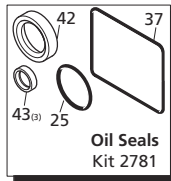

Special Parts / Kits

Code	Description	Qty.
2778	Viton water seals ø20	1
2779	Viton water seals ø22	1
980069	Packing extractor	1
2748	Rail kit 1-1/4" - 2 Rails - 4 Bolts - 4 Washers	1

Pos	Code	Description	Qty.	Pos	Code	Description	Qty.
1	1940260	Head bolt M10x80	(442 in/lbs) 8	28	850370	Bolt M8x16	(217 in/lbs) 8
2	650530	Washer	8	29	1140410	Bearing	2
3	1940140	Valve cap	(602 in/lbs) 6	30	1940050	Con-rod	(89 in/lbs) 3
3	1941970	Valve cap 1/4" threaded	(602 in/lbs) 1	31	1940530	Crankshaft 24mm	● 1
4	1940150	Ring	6	31	1940190	Crankshaft 24mm	○ 1
5	1140450	O-Ring ø20.24x2.62	12	31	1940170	Crankshaft 24mm	■ 1
6	1949050	Complete valve	6	31	1940160	Crankshaft 24mm	▲ 1
7	1940021	Pump head	● 1	32	650250	Key	1
7	1941210	Pump head	▲ 1	33	1941330	Pump housing	1
8	550350	O-Ring ø23.81x2.62	1	34	1140370	Vented oil cap	1
9	1140300	Plug 3/4" G	1	35	1260250	Oil sight glass	1
10	1980740	Plug 3/8" G	3	36	1260430	Snap ring	1
11	740290	O-Ring ø14x1.78	3	37	1940410	O-Ring ø132x3	1
12	1940440	High pressure packing w/ring ø20	3	38	1200430	Bolt M6x16	(89 in/lbs) 6
12	1940270	High pressure packing w/ring ø22	3	39	1949010	Compete cover	1
13	1940430	Front piston guide ø20	3	40	1780690	Contrast disc	1
13	1940200	Front piston guide ø22	3	41	1140450	O-Ring ø20.24x2.62	1
14	1940470	Low pressure seal ø20	3	42	820680	Oil seal	1
14	1940480	Low pressure seal ø22	3	43	1940560	Oil seal	3
15	1940450	Rear piston guide ø20	3	44	1940370	Rail 1-1/4"	2
15	1940460	Rear piston guide ø22	3	45	1940380	Bolt	4
16	820490	O-Ring ø34.65x1.78	3	46	200231	Washer	4
17	1940570	Nut (106 in/lbs)	3	47	1941240	Open bearing support	1
18	1940580	Washer - Copper	3	51	1941220	Split O-Ring	3
19	1420430	Piston ø20	3	1949200	Complete pump head	● 1	
19	1420120	Piston ø22	3	1949202	Complete pump head	▲ 1	
20	880840	O-Ring ø9.25x1.78	3	1949203	Complete pump head	◆ 1	
21	960460	Slinger	3	75	1941270	Oil sight glass	1
22	1940120	Back-up ring	3	76	100410	O-Ring ø34.6x2.62	1
23	1940070	Guiding piston	3	77	1941260	Contrast disc	1
24	1940060	Piston pin	3	78	1941290	Seal	1
25	1941380	O-Ring ø66.34x2.62	2	79	1380510	Lockwasher	6
26	1941390	Shim 0.05 mm	1-3	80	1381550	Con-rod bolt	6
26	1941400	Shim 0.10 mm	1-3				
26	1941410	Shim 0.19 mm	1-3				
26	1941420	Shim 0.25 mm	1-3				
27	1949011	Side cover w/sight glass	1				

Legend			
ø 20	ø 20	ø 20	ø 22
For ●	For ■	For ▲	For ◆
XWA4G20	XWA7G22	XWA8G19	XWA9G16
XWA4G30	XWA7G32	XWA8G29	XWA9G24
XWA4G40	XWA7G35	XWA8G35	XWA9G30
	XWA7G40		
For ○			
XWA5.5G22			
XWA5.5G30			
XWA5.5G40			

AR64516 Oil
OIL CAPACITY - 32 OZ