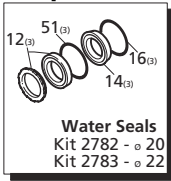

Special Parts / Kits

Code	Description	Qty.
2778	Viton water seals ø20	1
2779	Viton water seals ø22	1
980069	Packing extractor	1
2748	Rail kit 1-1/4" - 2 Rails - 4 Bolts - 4 Washers	1

Pos	Code	Description	Qty.	Pos	Code	Description	Qty.
1	1940260	Head bolt M10x80	(442 in/lbs) 8	28	850370	Bolt M8x16	(217 in/lbs) 8
2	650530	Washer	8	29	1140410	Bearing	2
3	1940140	Valve cap	(602 in/lbs) 6	30	1940050	Con-rod	(89 in/lbs) 3
3	1941970	Valve cap 1/4" threaded	(602 in/lbs) 1	31	1940530	Crankshaft 24mm	● 1
4	1940150	Ring	6	31	1940190	Crankshaft 24mm	○ 1
5	1140450	O-Ring ø20.24x2.62	12	31	1940170	Crankshaft 24mm	■ 1
6	1949050	Complete valve	6	31	1940160	Crankshaft 24mm	▲ 1
7	1940021	Pump head	● 1	32	650250	Key	1
7	1941210	Pump head	▲ 1	33	1941330	Pump housing	1
8	550350	O-Ring ø23.81x2.62	1	34	1140370	Vented oil cap	1
9	1140300	Plug 3/4" G	1	35	1260250	Oil sight glass	1
10	1980740	Plug 3/8" G	3	36	1260430	Snap ring	1
11	740290	O-Ring ø14x1.78	3	37	1940410	O-Ring ø132x3	1
12	1940440	High pressure packing w/ring ø20	3	38	1200430	Bolt M6x16	(89 in/lbs) 6
12	1940270	High pressure packing w/ring ø22	3	39	1949010	Compete cover	1
13	1940430	Front piston guide ø20	3	40	1780690	Contrast disc	1
13	1940200	Front piston guide ø22	3	41	1140450	O-Ring ø20.24x2.62	1
14	1940470	Low pressure seal ø20	3	42	820680	Oil seal	1
14	1940480	Low pressure seal ø22	3	43	1940560	Oil seal	3
15	1940450	Rear piston guide ø20	3	44	1940370	Rail 1-1/4"	2
15	1940460	Rear piston guide ø22	3	45	1940380	Bolt	4
16	820490	O-Ring ø34.65x1.78	3	46	200231	Washer	4
17	1940570	Nut (106 in/lbs)	3	47	1941240	Open bearing support	1
18	1940580	Washer - Copper	3	51	1941220	Split O-Ring	3
19	1420430	Piston ø20	3	1949200	Complete pump head	● 1	
19	1420120	Piston ø22	3	1949202	Complete pump head	▲ 1	
20	880840	O-Ring ø9.25x1.78	3	1949203	Complete pump head	◆ 1	
21	960460	Slinger	3	75	1941270	Oil sight glass	1
22	1940120	Back-up ring	3	76	100410	O-Ring ø34.6x2.62	1
23	1940070	Guiding piston	3	77	1941260	Contrast disc	1
24	1940060	Piston pin	3	78	1941290	Seal	1
25	1941380	O-Ring ø66.34x2.62	2	79	1380510	Lockwasher	6
26	1941390	Shim 0.05 mm	1-3	80	1381550	Con-rod bolt	6
26	1941400	Shim 0.10 mm	1-3				
26	1941410	Shim 0.19 mm	1-3				
26	1941420	Shim 0.25 mm	1-3				
27	1949011	Side cover w/sight glass	1				

Legend			
ø 20	ø 20	ø 20	ø 22
For ●	For ■	For ▲	For ◆
XWA4G20	XWA7G22	XWA8G19	XWA9G16
XWA4G30	XWA7G32	XWA8G29	XWA9G24
XWA4G40	XWA7G35	XWA8G35	XWA9G30
	XWA7G40		
For ○			
XWA5.5G22			
XWA5.5G30			
XWA5.5G40			

AR64516 Oil
OIL CAPACITY - 32 OZ