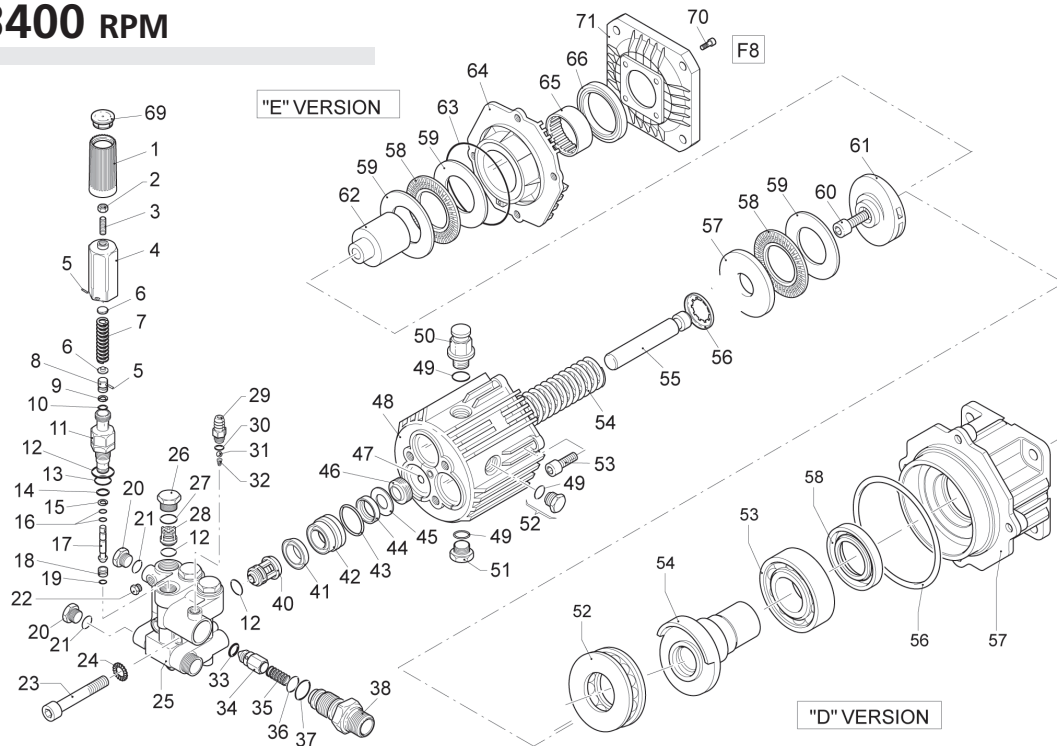

XJV 3400 RPM

Pos.	Code	Description	Qty.
1	1981780	Adjusting cap cover	1
2	1980300	Nut	1
3	1540560	Adjusting screw	1
4	1980390	Adjusting cap	1
5	1080070	Pin	2
6	1980220	Spring plate	2
7	1271070	Spring	1
8	1080041	Upper piston	1
9	1080401	Back-up ring	1
10	1080250	O-Ring	1
11	1980210	Piston guide	1
12	880830	O-Ring	7
13	740290	O-Ring	1
14	800560	O-Ring	1
15	1271170	Back-up ring	1
16	1080190	O-Ring	2
17	1271160	Lower piston	1
18	1980200	Piston seat	1
19	1470210	O-Ring	1
20	880581	Plug 1/4G	2
21	820510	O-Ring	2
22	620301	Plug 1/8G	1
23	1980310	Head bolt (443 in/lbs)	3
24	650530	Washer	3
25	1980020	Pump head	1
26	1260162	Valve cap (443 in/lbs)	3
27	960160	O-Ring	3
28	1269050	Discharge valve	6
29	1560490	Injector barb	1
30	480480	O-Ring	1
31	1250280	Ball	1
32	1560520	Spring	1
33	1460430	O-Ring	1
34	1540170	Shutter valve	1
35	1080091	Spring	1
36	394280	O-Ring	1
37	1200690	O-Ring	1
38	1270140	Chemical injector	1
39	1980130	Bearing	1
40	1980240	Bearing	1
41	1980250	Bearing	1
42	1989050	Inlet valve	3

Pos.	Code	Description	Qty.
41	1342761	High pressure packing	3
42	1980180	Piston guide	3
43	770130	O-Ring	3
44	1260440	Low pressure seal	3
45	1980170	Seal retainer	3
46	1980410	Oil seal	3
47	770090	O-Ring	1
48	1980010	Crankcase body	1
49	740290	O-Ring	3
50	1980380	Vented oil cap	1
51	1980740	Brass plug	1
52	1980290	Sight glass	1
53	180030	Bolt (228 in/lbs)	4
54	1981140	Plunger spring	3
55	1980140	Plunger	3
56	1980150	Plunger spring retainer	3
57	1980130	Plunger plate	1
58	1980250	Thrust bearing	2
59	1980240	Bearing race	3
60	850370	Bolt	1
61	1980080	Wobble plate	○1
62	1980070	Wobble plate	□1
63	1980060	Wobble plate	▽1
64	1980050	Wobble plate	◆1
65	1980110	Crankshaft	1
66	1980340	O-Ring	1
67	1980040	Crankcase cover	1
68	1980230	Roller bearing	1
69	480671	Oil seal	1
70	1981420	Flange	1
71	1981770	Adjusting cap plug	1
72	651000	Bolt	4
73	1320060	Motor flange	1
74	1982810	Angle Plate	1
75	1982360	Bearing	1
76	1140380	Oil Seal	1
77	1980340	O-Ring	1